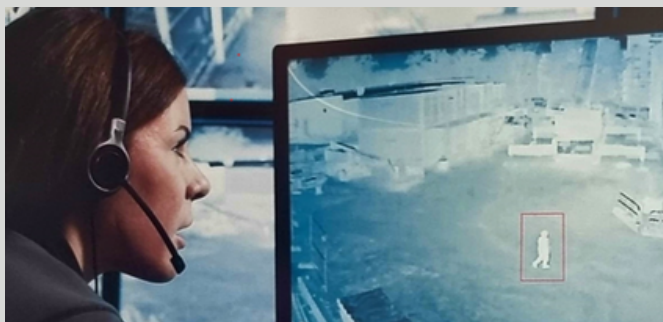

Automatic
unlocking/disarming

Scene settings

Our safety chain

With our Protectas Technology range, your security system is much more than just an installed device

Your system relies on an encrypted connection with our remote monitoring centres, where our teams process alarms with the utmost speed and efficiency.

In the event of an alarm on your system, our control units can carry out a 24/7 investigation and, if necessary, trigger an on-site intervention.

The result is an optimum level of security that unites people and technology and is based on 40 years' experience in Switzerland.